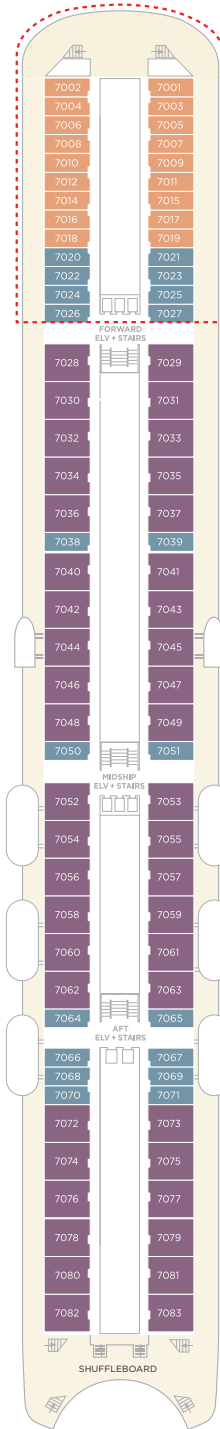

# CRYSTAL SYMPHONY

GUEST CAPACITY: 606

## DECK 5

- SUITES & GUEST ROOMS 5001 - 5023
- REDESIGNED IN 2023
- CONCIERGE
- CRYSTAL COVE
- CRYSTAL PLAZA
- RECEPTION
- FUTURE SALES CONSULTANT
- MEDICAL CENTER
- SHORE EXCURSIONS
- WATERSIDE RESTAURANT

DECK 5

DECK 6

DECK 7

DECK 8

## DECK 6

- APROPOS
- ATRIUM
- AVENUE SALOON
- BRIDGE LOUNGE
- CRYSTAL COLLECTION
- CRYSTAL IMAGES
- COMPUTER UNIVERSITY@SEA
- CONNOISSEUR CLUB
- FACETS
- GALAXY LOUNGE
- HOLLYWOOD THEATRE
- LIBRARY
- JADE NIGHT CLUB
- OSTERIA D'OVIDIO
- STARLITE CLUB
- THE BISTRO
- THE STUDIO
- UMI UMA & SUSHI BAR BY NOBU MATSUHISA
- THE VINTAGE ROOM