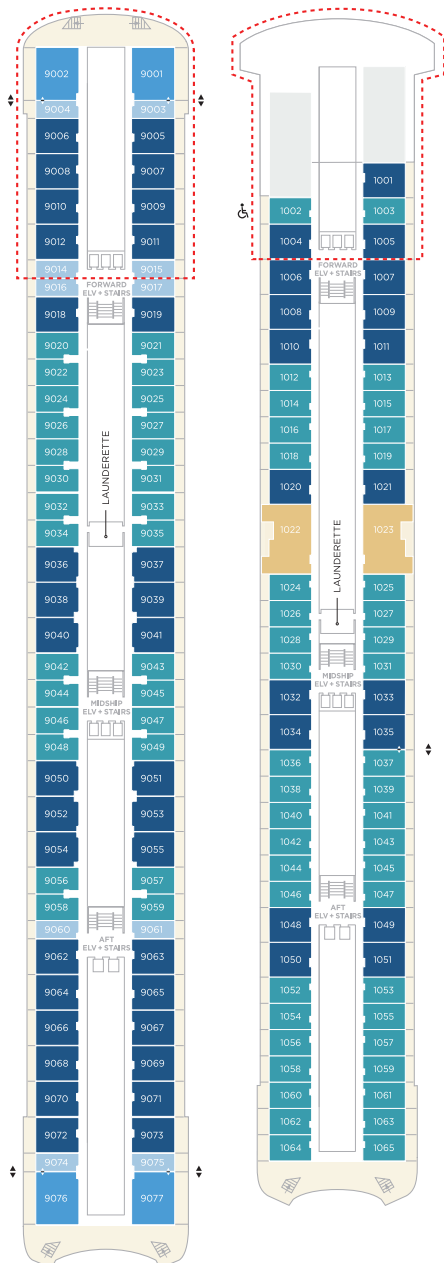

# CRYSTAL SYMPHONY

GUEST CAPACITY: 606

## DECK 7

- SUITES & GUEST ROOMS 7001 - 7083
- REDESIGNED IN 2023
- SHUFFLEBOARD

## DECK 8

- SUITES & GUEST ROOMS 8001 - 8087
- REDESIGNED IN 2023
- LAUNDERETTE
- TABLE TENNIS

**SUITES & GUEST ROOMS**

- CRYSTAL PENTHOUSE SUITE  AQUAMARINE VERANDA SUITE
- JUNIOR CRYSTAL PENTHOUSE SUITE  DOUBLE GUEST ROOM WITH VERANDA
- SAPPHIRE VERANDA SUITE  DOUBLE GUEST ROOM, OCEAN VIEW
- SAPPHIRE OCEAN VIEW SUITE  SINGLE GUEST ROOM, OCEAN VIEW
- AQUAMARINE OCEAN VIEW SUITE

- ACCESSIBLE SUITES ..... ♿
- CONNECTING SUITES ..... ⚡
- SUITES & GUEST ROOMS BEYOND THE FORWARD ELEVATORS ARE SUBJECT TO ALTERNATIVE PRICING

DECK 9

DECK 10

DECK 11

DECK 12

**DECK 9**

SUITES & GUEST ROOMS  
9001 - 9019 AND 9060 - 9077  
REDESIGNED IN 2023  
GUEST ROOMS 9020 - 9059  
REDESIGNED IN 2017 AND 2023  
LAUNDERETTE