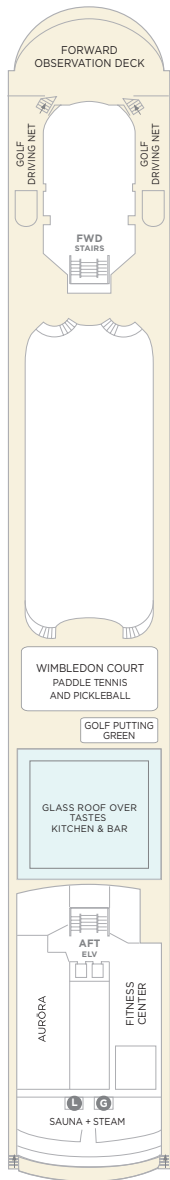

## DECK 5

- SUITES & GUEST ROOMS 5001 - 5023
- REDESIGNED IN 2023
- CONCIERGE
- CRYSTAL COVE
- CRYSTAL PLAZA
- RECEPTION
- FUTURE SALES CONSULTANT
- MEDICAL CENTER
- SHORE EXCURSIONS
- WATERSIDE RESTAURANT

DECK 5

DECK 6

DECK 7

DECK 8

## DECK 7

- SUITES & GUEST ROOMS 7001 - 7083
- REDESIGNED IN 2023
- SHUFFLEBOARD

- ACCESSIBLE SUITES ..... ♿
- CONNECTING SUITES ..... ⚡
- SUITES & GUEST ROOMS BEYOND THE FORWARD ELEVATORS ARE SUBJECT TO ALTERNATIVE PRICING

DECK 9

DECK 10

DECK 11

DECK 12

**DECK 9**

SUITES & GUEST ROOMS  
9001 - 9019 AND 9060 - 9077  
REDESIGNED IN 2023  
GUEST ROOMS 9020 - 9059  
REDESIGNED IN 2017 AND 2023  
LAUNDERETTE