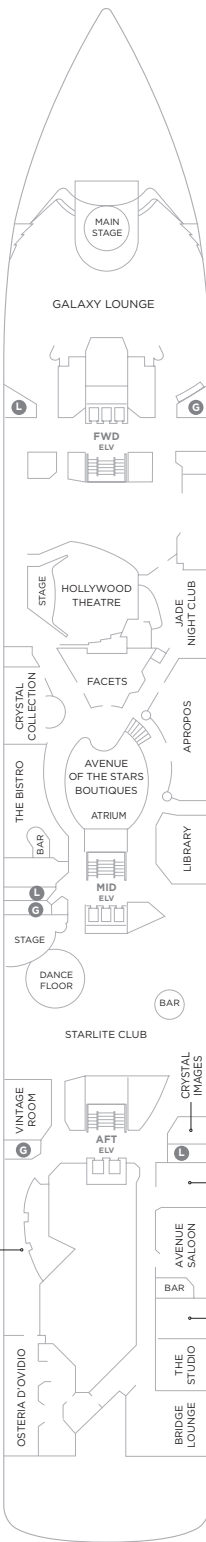

# CRYSTAL SYMPHONY

GUEST CAPACITY: 606

## DECK 5

- SUITES & GUEST ROOMS 5001 - 5023
- REDESIGNED IN 2023
- CONCIERGE
- CRYSTAL COVE
- CRYSTAL PLAZA
- RECEPTION
- FUTURE SALES CONSULTANT
- MEDICAL CENTER
- SHORE EXCURSIONS
- WATERSIDE RESTAURANT

DECK 5

DECK 6

DECK 7

DECK 8

## DECK 6

- APROPOS
- ATRIUM
- AVENUE SALOON
- BRIDGE LOUNGE
- CRYSTAL COLLECTION
- CRYSTAL IMAGES
- COMPUTER UNIVERSITY@SEA
- CONNOISSEUR CLUB
- FACETS
- GALAXY LOUNGE
- HOLLYWOOD THEATRE
- LIBRARY
- JADE NIGHT CLUB
- OSTERIA D'OVIDIO
- STARLITE CLUB
- THE BISTRO
- THE STUDIO
- UMI UMA & SUSHI BAR BY NOBU MATSUHISA
- THE VINTAGE ROOM