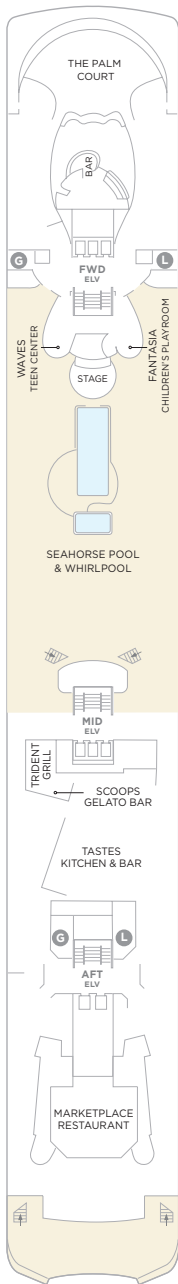

## DECK 5

- SUITES & GUEST ROOMS 5001 - 5023
- REDESIGNED IN 2023
- CONCIERGE
- CRYSTAL COVE
- CRYSTAL PLAZA
- RECEPTION
- FUTURE SALES CONSULTANT
- MEDICAL CENTER
- SHORE EXCURSIONS
- WATERSIDE RESTAURANT

DECK 5

DECK 6

DECK 7

DECK 8

## DECK 7

- SUITES & GUEST ROOMS 7001 - 7083
- REDESIGNED IN 2023
- SHUFFLEBOARD

- ACCESSIBLE SUITES ..... ♿
- CONNECTING SUITES ..... ⚡
- SUITES & GUEST ROOMS BEYOND THE FORWARD ELEVATORS ARE SUBJECT TO ALTERNATIVE PRICING

DECK 9

DECK 10

DECK 11

DECK 12

**DECK 9**

SUITES & GUEST ROOMS  
9001 - 9019 AND 9060 - 9077  
REDESIGNED IN 2023  
GUEST ROOMS 9020 - 9059  
REDESIGNED IN 2017 AND 2023  
LAUNDERETTE