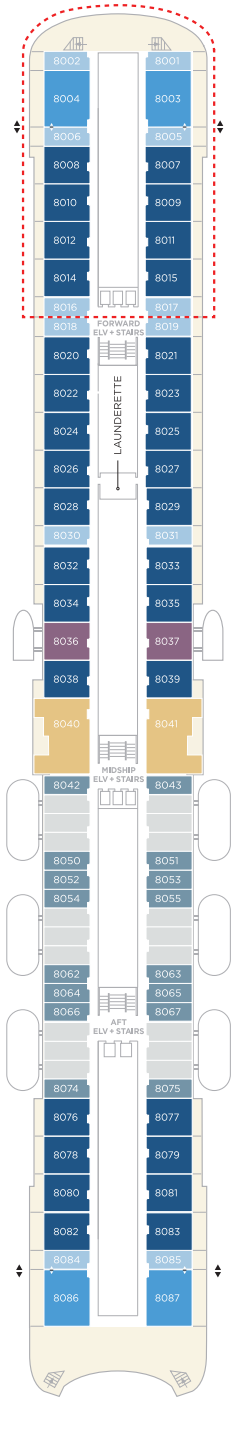

# CRYSTAL SYMPHONY

GUEST CAPACITY: 606

## DECK 5

- SUITES & GUEST ROOMS 5001 - 5023
- REDESIGNED IN 2023
- CONCIERGE
- CRYSTAL COVE
- CRYSTAL PLAZA
- RECEPTION
- FUTURE SALES CONSULTANT
- MEDICAL CENTER
- SHORE EXCURSIONS
- WATERSIDE RESTAURANT

DECK 5

DECK 6

DECK 7

DECK 8

## DECK 7

- SUITES & GUEST ROOMS 7001 - 7083
- REDESIGNED IN 2023
- SHUFFLEBOARD