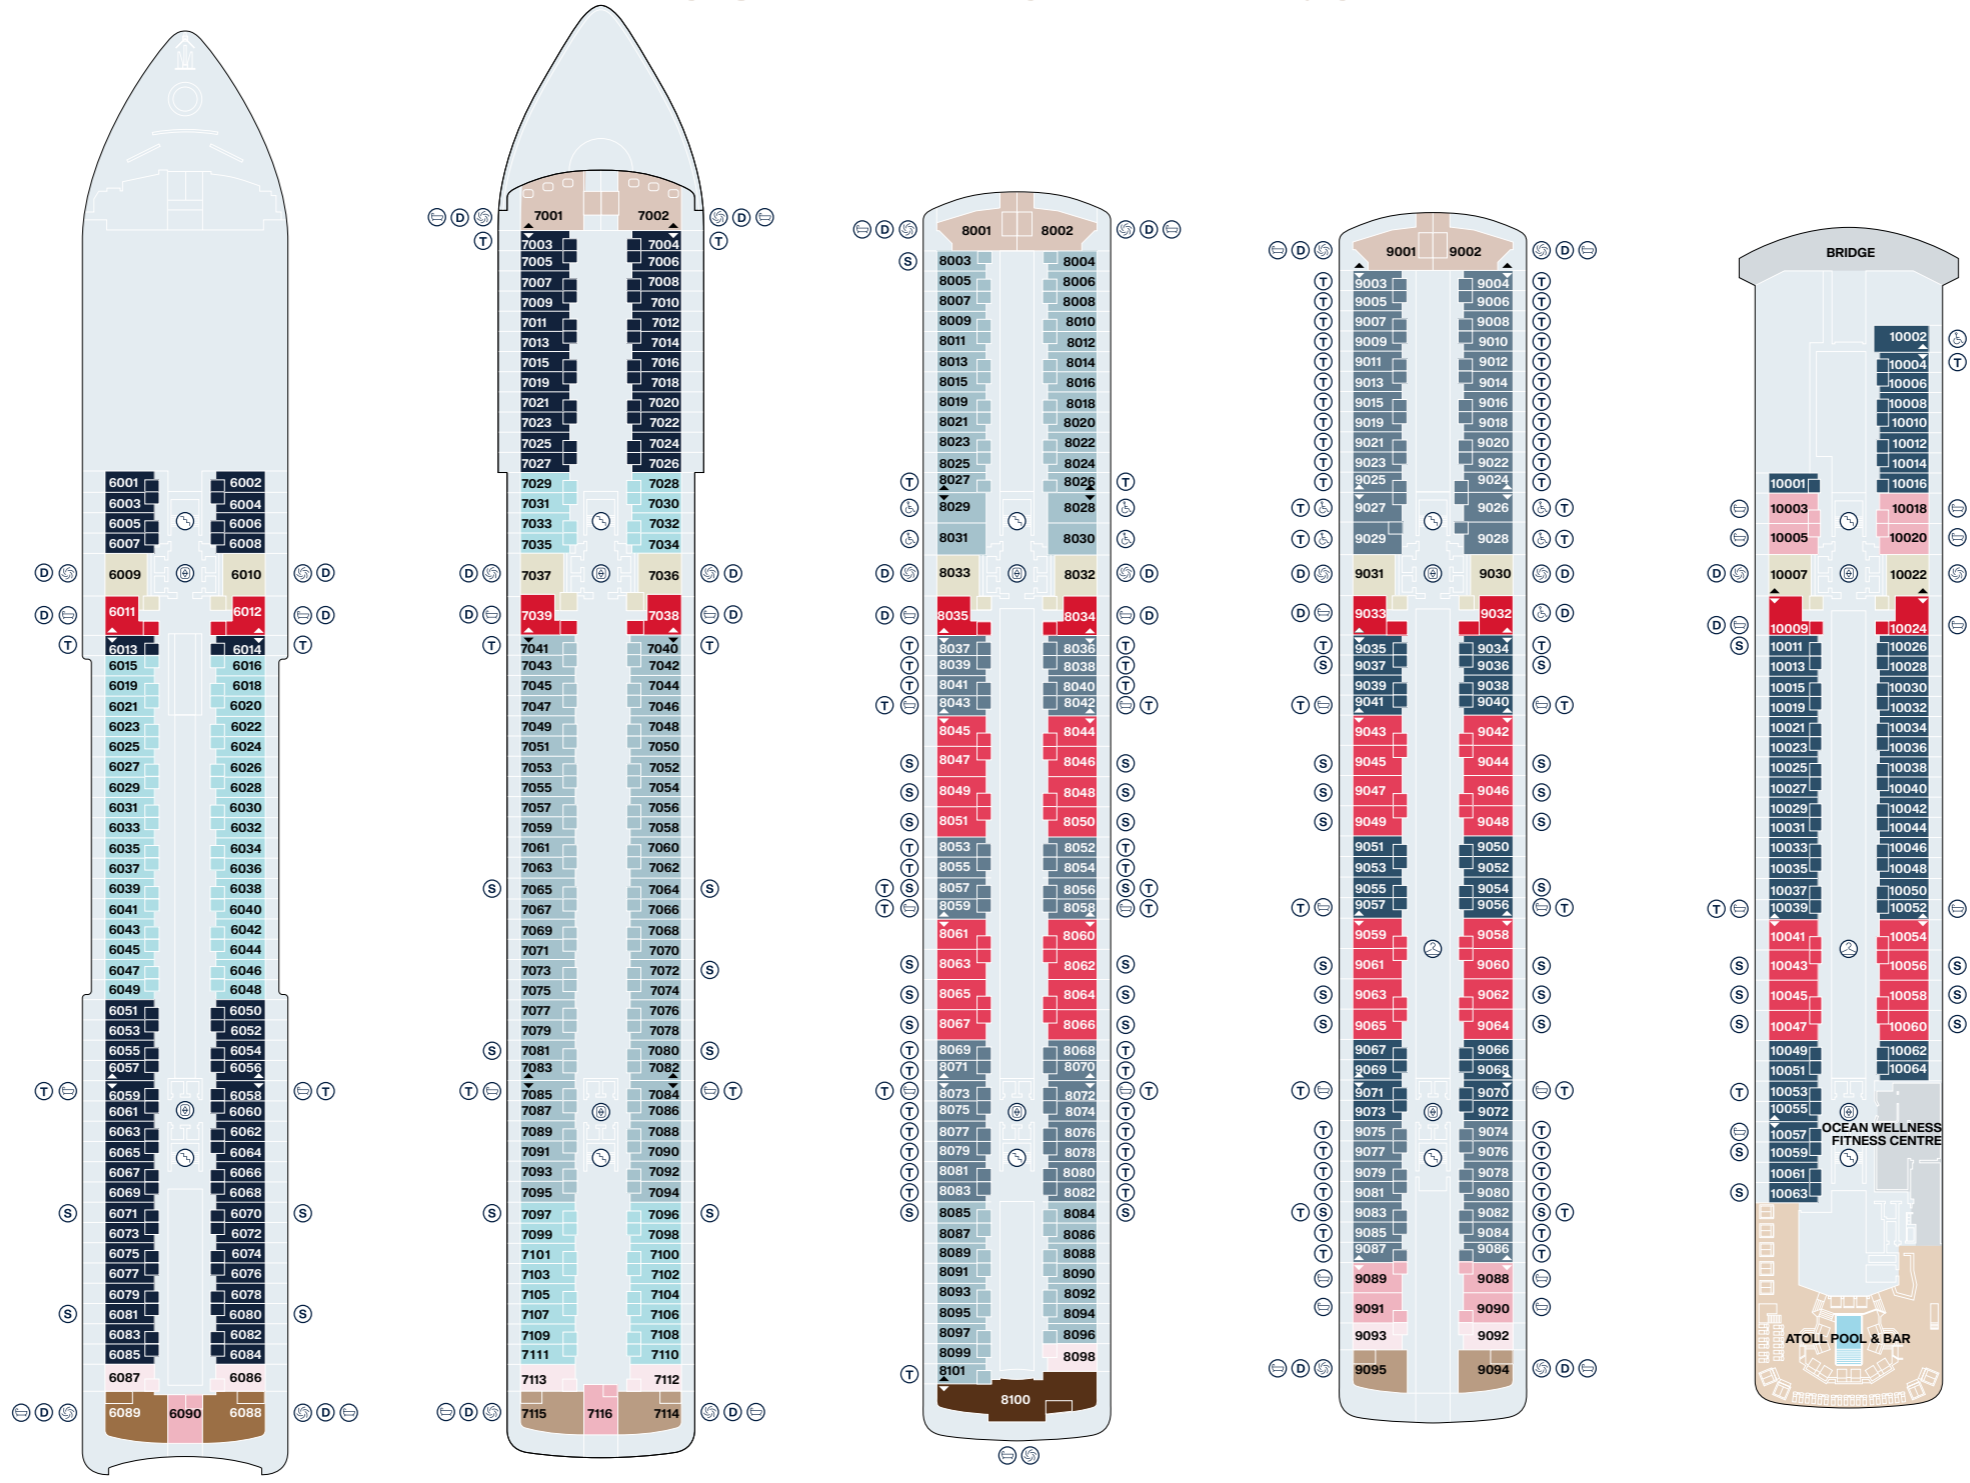

EXPLORA I SUITE DECK PLANS

DECK 06

DECK 07

DECK 08

DECK 09

DECK 10

Legend

- OT1 OCEAN TERRACE SUITE
- OT2 OCEAN TERRACE SUITE
- OT3 OCEAN TERRACE SUITE
- OT4 OCEAN TERRACE SUITE
- GT OCEAN GRAND TERRACE SUITE

- PH PENTHOUSE
- DP DELUXE PENTHOUSE
- PP PREMIER PENTHOUSE
- GP GRAND PENTHOUSE

- CO COVE RESIDENCE
- RR RETREAT RESIDENCE
- SR SERENITY RESIDENCE
- CR COCOON RESIDENCE
- OR OWNER'S RESIDENCE

-  PRIVATE WHIRLPOOL
-  SINGLE SOFA BED
-  DOUBLE SOFA BED
-  TWIN BEDS

-  GUEST LAUNDRY
-  ACCESSIBLE SUITES
-  BATH

-  LIFT
-  STAIRCASE
-  CONNECTING SUITES

EXPLORA I PUBLIC SPACES DECK PLANS

DECK 03

DECK 04

DECK 05

DECK 11

DECK 12

DECK 14

Legend

LIFT

STAIRCASE