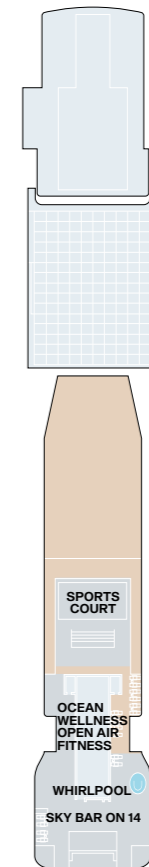

EXPLORA I SUITE DECK PLANS

DECK 06

DECK 07

DECK 08

DECK 09

DECK 10

Legend

- OT1 OCEAN TERRACE SUITE
- OT2 OCEAN TERRACE SUITE
- OT3 OCEAN TERRACE SUITE
- OT4 OCEAN TERRACE SUITE
- GT OCEAN GRAND TERRACE SUITE

- PH PENTHOUSE
- DP DELUXE PENTHOUSE
- PP PREMIER PENTHOUSE
- GP GRAND PENTHOUSE

- CO COVE RESIDENCE
- RR RETREAT RESIDENCE
- SR SERENITY RESIDENCE
- CR COCOON RESIDENCE
- OR OWNER'S RESIDENCE

-  PRIVATE WHIRLPOOL
-  SINGLE SOFA BED
-  DOUBLE SOFA BED
-  TWIN BEDS

-  GUEST LAUNDRY
-  ACCESSIBLE SUITES
-  BATH

-  LIFT
-  STAIRCASE
-  CONNECTING SUITES

EXPLORA I PUBLIC SPACES DECK PLANS

DECK 03

DECK 04

DECK 05

DECK 11

DECK 12

DECK 14

Legend

LIFT

STAIRCASE