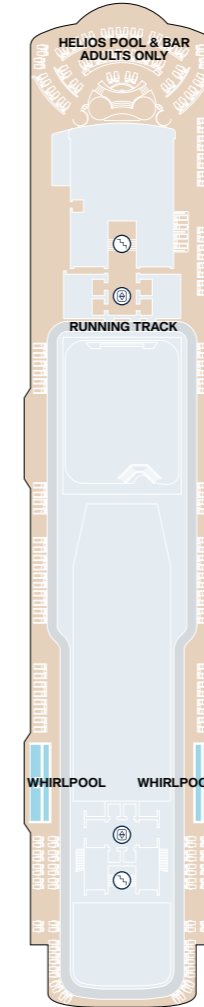

EXPLORA I SUITE DECK PLANS

DECK 06

DECK 07

DECK 08

DECK 09

DECK 10

Legend

- OT1 OCEAN TERRACE SUITE
- OT2 OCEAN TERRACE SUITE
- OT3 OCEAN TERRACE SUITE
- OT4 OCEAN TERRACE SUITE
- GT OCEAN GRAND TERRACE SUITE

- PH PENTHOUSE
- DP DELUXE PENTHOUSE
- PP PREMIER PENTHOUSE
- GP GRAND PENTHOUSE

- CO COVE RESIDENCE
- RR RETREAT RESIDENCE
- SR SERENITY RESIDENCE
- CR COCOON RESIDENCE
- OR OWNER'S RESIDENCE

-  PRIVATE WHIRLPOOL
-  SINGLE SOFA BED
-  DOUBLE SOFA BED
-  TWIN BEDS

-  GUEST LAUNDRY
-  ACCESSIBLE SUITES
-  BATH

-  LIFT
-  STAIRCASE
-  CONNECTING SUITES

EXPLORA I PUBLIC SPACES DECK PLANS

DECK 03

DECK 04

DECK 05

DECK 11

DECK 12

DECK 14

Legend

LIFT

STAIRCASE