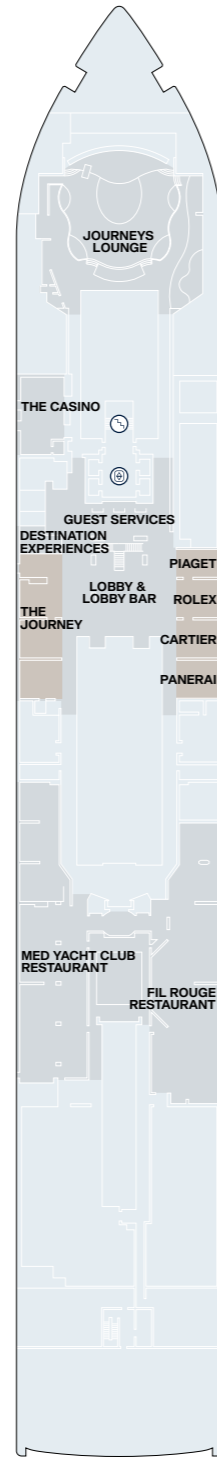

EXPLORA I SUITE DECK PLANS

DECK 06

DECK 07

DECK 08

DECK 09

DECK 10

Legend

- OT1 OCEAN TERRACE SUITE
- OT2 OCEAN TERRACE SUITE
- OT3 OCEAN TERRACE SUITE
- OT4 OCEAN TERRACE SUITE
- GT OCEAN GRAND TERRACE SUITE

- PH PENTHOUSE
- DP DELUXE PENTHOUSE
- PP PREMIER PENTHOUSE
- GP GRAND PENTHOUSE

- CO COVE RESIDENCE
- RR RETREAT RESIDENCE
- SR SERENITY RESIDENCE
- CR COCOON RESIDENCE
- OR OWNER'S RESIDENCE

-  PRIVATE WHIRLPOOL
-  SINGLE SOFA BED
-  DOUBLE SOFA BED
-  TWIN BEDS

-  GUEST LAUNDRY
-  ACCESSIBLE SUITES
-  BATH

-  LIFT
-  STAIRCASE
-  CONNECTING SUITES

EXPLORA I PUBLIC SPACES DECK PLANS

DECK 03

DECK 04

DECK 05

DECK 11

DECK 12