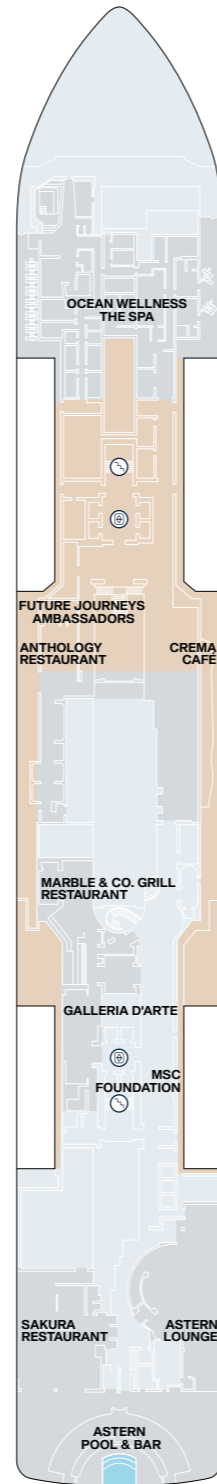

EXPLORA I SUITE DECK PLANS

DECK 06

DECK 07

DECK 08

DECK 09

DECK 10

Legend

- OT1 OCEAN TERRACE SUITE
- OT2 OCEAN TERRACE SUITE
- OT3 OCEAN TERRACE SUITE
- OT4 OCEAN TERRACE SUITE
- GT OCEAN GRAND TERRACE SUITE

- PH PENTHOUSE
- DP DELUXE PENTHOUSE
- PP PREMIER PENTHOUSE
- GP GRAND PENTHOUSE

- CO COVE RESIDENCE
- RR RETREAT RESIDENCE
- SR SERENITY RESIDENCE
- CR COCOON RESIDENCE
- OR OWNER'S RESIDENCE

-  PRIVATE WHIRLPOOL
-  SINGLE SOFA BED
-  DOUBLE SOFA BED
-  TWIN BEDS

-  GUEST LAUNDRY
-  ACCESSIBLE SUITES
-  BATH

-  LIFT
-  STAIRCASE
-  CONNECTING SUITES

EXPLORA I PUBLIC SPACES DECK PLANS

DECK 03

DECK 04

DECK 05

DECK 11

DECK 12

DECK 14

Legend

LIFT

STAIRCASE