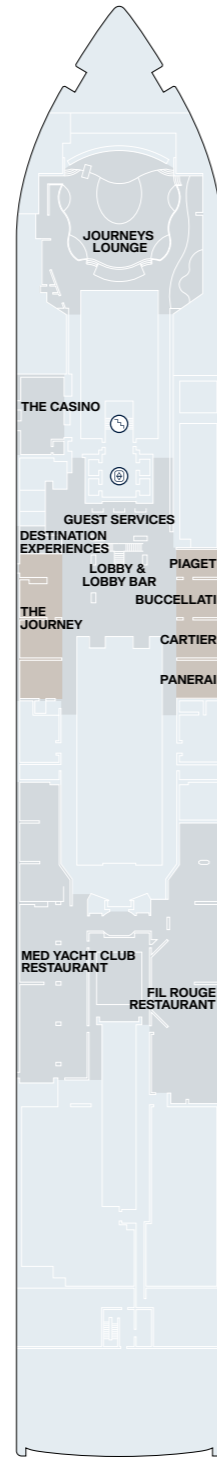

EXPLORA II SUITE DECK PLANS

Legend

- OT1 OCEAN TERRACE SUITE
- OT2 OCEAN TERRACE SUITE
- OT3 OCEAN TERRACE SUITE
- OT4 OCEAN TERRACE SUITE
- GT OCEAN GRAND TERRACE SUITE

- PH PENTHOUSE
- DP DELUXE PENTHOUSE
- PP PREMIER PENTHOUSE
- GP GRAND PENTHOUSE

- CO COVE RESIDENCE
- RR RETREAT RESIDENCE
- SR SERENITY RESIDENCE
- CR COCOON RESIDENCE
- OR OWNER'S RESIDENCE

-  PRIVATE WHIRLPOOL
-  SINGLE SOFA BED
-  DOUBLE SOFA BED
-  TWIN BEDS

-  GUEST LAUNDRY
-  ACCESSIBLE SUITES
-  BATH

-  LIFT
-  STAIRCASE
-  CONNECTING SUITES

EXPLORA II PUBLIC SPACES DECK PLANS

DECK 03

DECK 04

DECK 05

DECK 11

DECK 12

DECK 14