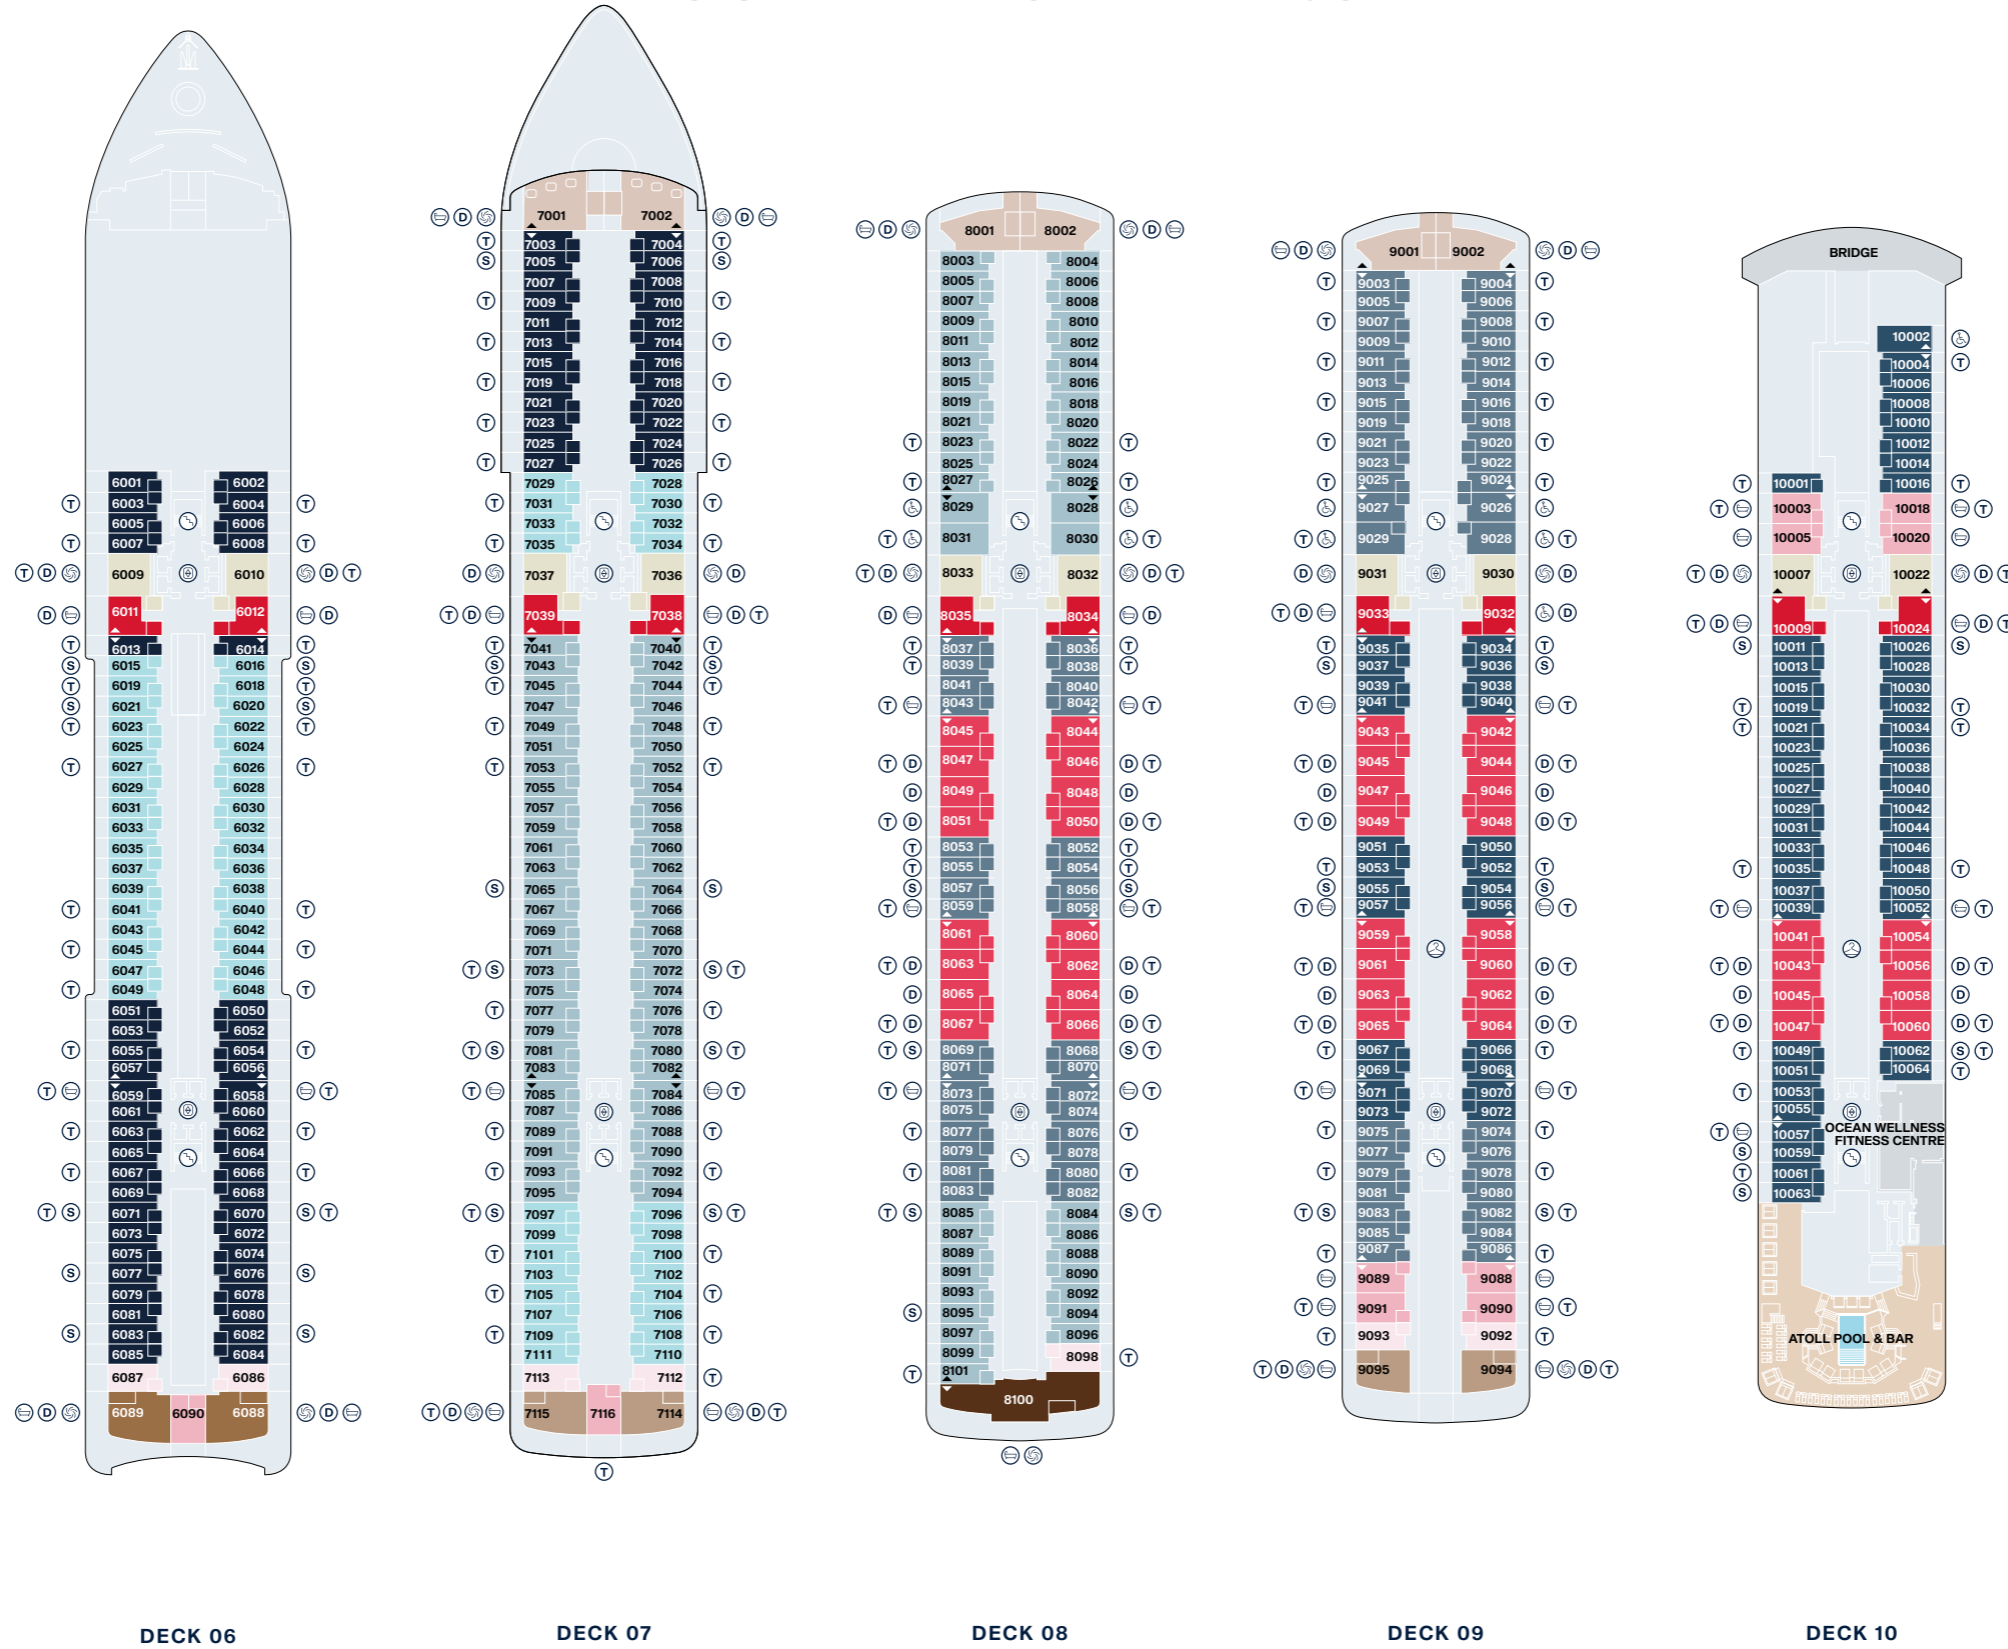

EXPLORA II SUITE DECK PLANS

Legend

- OT1 OCEAN TERRACE SUITE
- OT2 OCEAN TERRACE SUITE
- OT3 OCEAN TERRACE SUITE
- OT4 OCEAN TERRACE SUITE
- GT OCEAN GRAND TERRACE SUITE

- PH PENTHOUSE
- DP DELUXE PENTHOUSE
- PP PREMIER PENTHOUSE
- GP GRAND PENTHOUSE

- CO COVE RESIDENCE
- RR RETREAT RESIDENCE
- SR SERENITY RESIDENCE
- CR COCOON RESIDENCE
- OR OWNER'S RESIDENCE

-  PRIVATE WHIRLPOOL
-  SINGLE SOFA BED
-  DOUBLE SOFA BED
-  TWIN BEDS

-  GUEST LAUNDRY
-  ACCESSIBLE SUITES
-  BATH

-  LIFT
-  STAIRCASE
-  CONNECTING SUITES

EXPLORA II PUBLIC SPACES DECK PLANS

DECK 03

DECK 04

DECK 05

DECK 11

DECK 12

DECK 14

Legend

LIFT

STAIRCASE