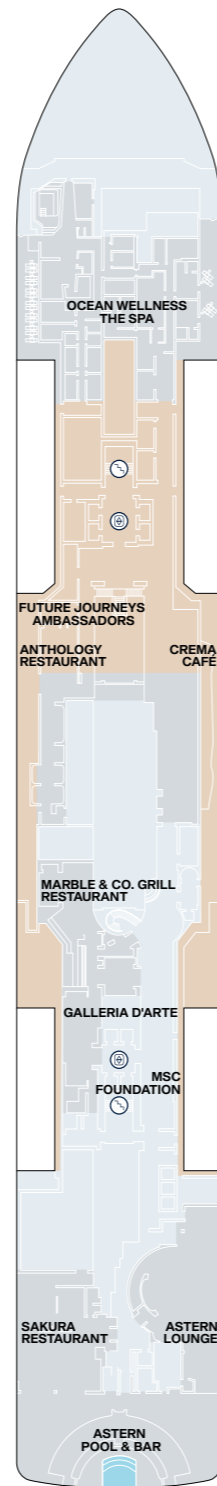

EXPLORA II SUITE DECK PLANS

Legend

- OT1 OCEAN TERRACE SUITE
- OT2 OCEAN TERRACE SUITE
- OT3 OCEAN TERRACE SUITE
- OT4 OCEAN TERRACE SUITE
- GT OCEAN GRAND TERRACE SUITE

- PH PENTHOUSE
- DP DELUXE PENTHOUSE
- PP PREMIER PENTHOUSE
- GP GRAND PENTHOUSE

- CO COVE RESIDENCE
- RR RETREAT RESIDENCE
- SR SERENITY RESIDENCE
- CR COCOON RESIDENCE
- OR OWNER'S RESIDENCE

-  PRIVATE WHIRLPOOL
-  SINGLE SOFA BED
-  DOUBLE SOFA BED
-  TWIN BEDS

-  GUEST LAUNDRY
-  ACCESSIBLE SUITES
-  BATH

-  LIFT
-  STAIRCASE
-  CONNECTING SUITES

EXPLORA II PUBLIC SPACES DECK PLANS

DECK 03

DECK 04

DECK 05

DECK 11

DECK 12

DECK 14

Legend

LIFT

STAIRCASE