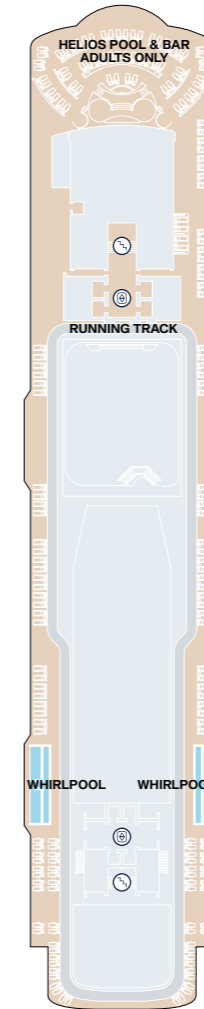

EXPLORA II SUITE DECK PLANS

Legend

- OT1 OCEAN TERRACE SUITE
- OT2 OCEAN TERRACE SUITE
- OT3 OCEAN TERRACE SUITE
- OT4 OCEAN TERRACE SUITE
- GT OCEAN GRAND TERRACE SUITE

- PH PENTHOUSE
- DP DELUXE PENTHOUSE
- PP PREMIER PENTHOUSE
- GP GRAND PENTHOUSE

- CO COVE RESIDENCE
- RR RETREAT RESIDENCE
- SR SERENITY RESIDENCE
- CR COCOON RESIDENCE
- OR OWNER'S RESIDENCE

-  PRIVATE WHIRLPOOL
-  SINGLE SOFA BED
-  DOUBLE SOFA BED
-  TWIN BEDS

-  GUEST LAUNDRY
-  ACCESSIBLE SUITES
-  BATH

-  LIFT
-  STAIRCASE
-  CONNECTING SUITES

EXPLORA II PUBLIC SPACES DECK PLANS

DECK 03

DECK 04

DECK 05

DECK 11

DECK 12

DECK 14

Legend

LIFT

STAIRCASE