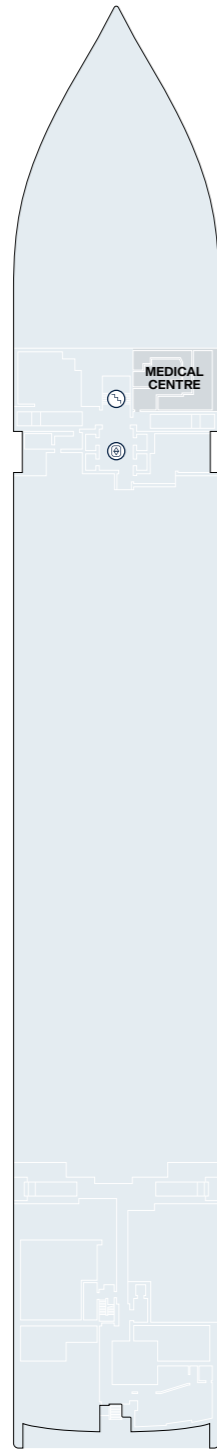

EXPLORA II SUITE DECK PLANS

Legend

- OT1 OCEAN TERRACE SUITE
- OT2 OCEAN TERRACE SUITE
- OT3 OCEAN TERRACE SUITE
- OT4 OCEAN TERRACE SUITE
- GT OCEAN GRAND TERRACE SUITE

- PH PENTHOUSE
- DP DELUXE PENTHOUSE
- PP PREMIER PENTHOUSE
- GP GRAND PENTHOUSE

- CO COVE RESIDENCE
- RR RETREAT RESIDENCE
- SR SERENITY RESIDENCE
- CR COCOON RESIDENCE
- OR OWNER'S RESIDENCE

-  PRIVATE WHIRLPOOL
-  SINGLE SOFA BED
-  DOUBLE SOFA BED
-  TWIN BEDS

-  GUEST LAUNDRY
-  ACCESSIBLE SUITES
-  BATH

-  LIFT
-  STAIRCASE
-  CONNECTING SUITES

EXPLORA II PUBLIC SPACES DECK PLANS

DECK 03

DECK 04

DECK 05

DECK 11

DECK 12

DECK 14