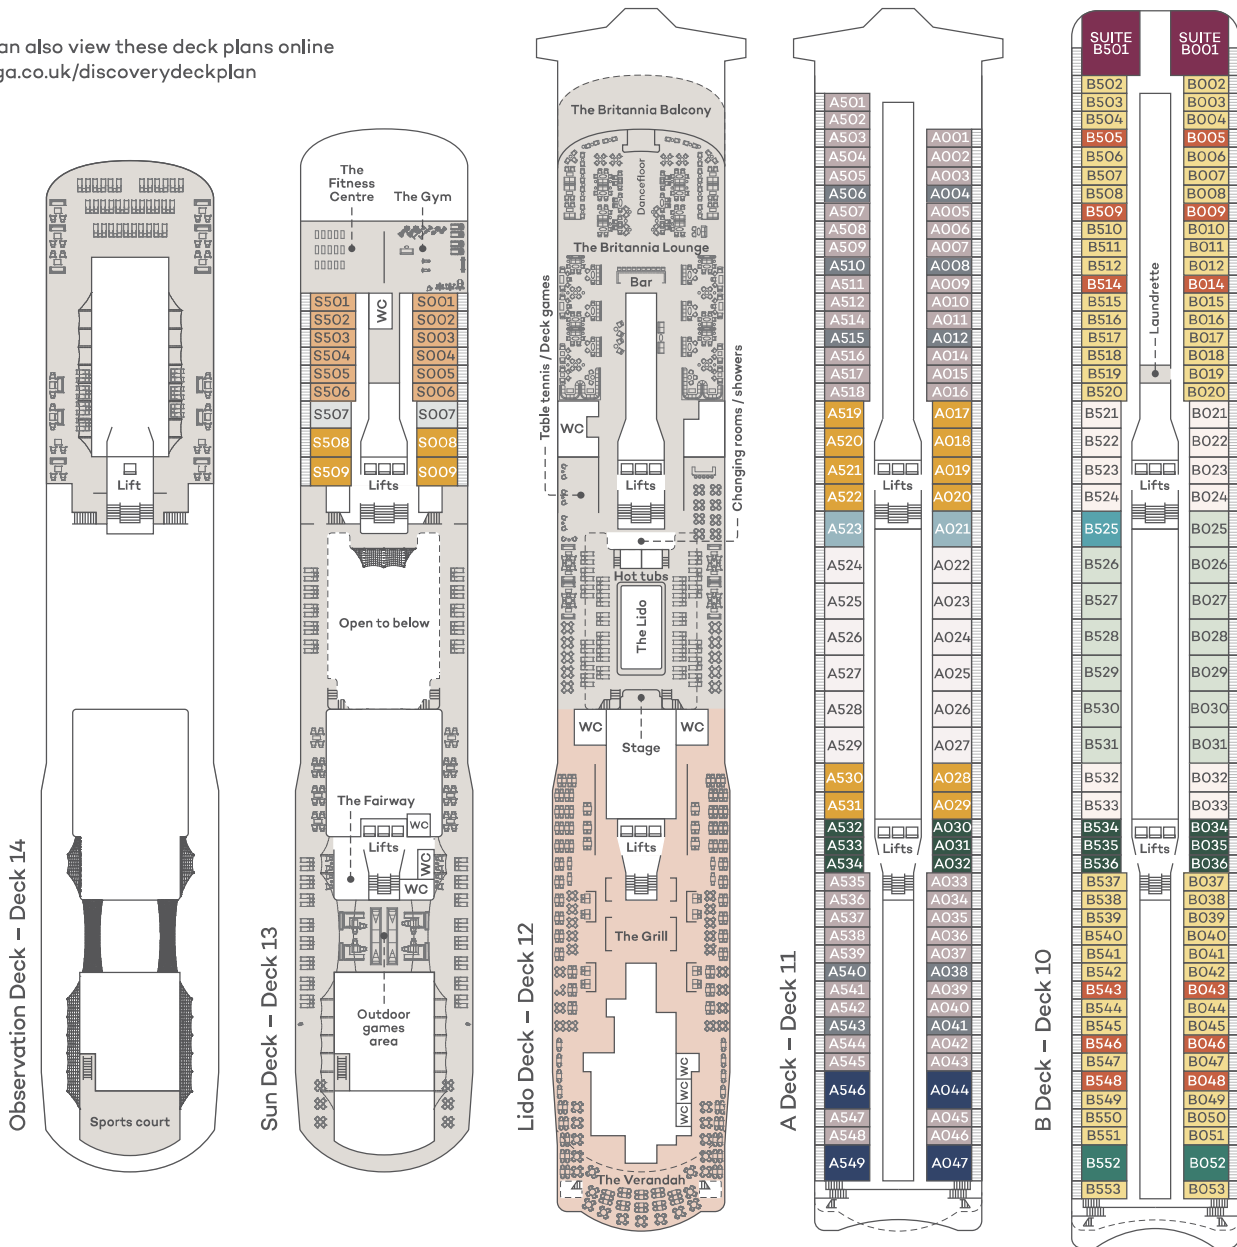

## Cabin grades and numbers

Twin, Suites		
AA	B001~, B501~	B Deck
BB	C001~, C501~	C Deck
CC	A044~, A047~, A546~, A549~	A Deck
DD	B052~, B552~, C058~, C558~	B Deck & C Deck
EE	A022~ <sup>s</sup> , A023~, A024~, A025~, A026~, A027~, A524~ <sup>s</sup> , A525~, A526~, A527~, A528~, A529~	A Deck
EJ	A021~ <sup>s</sup> , A523~ <sup>s</sup>	A Deck
FF	B025~, B026~, B027~, B028~, B029~, B030~, B031~, B526~, B527~, B528~, B529~, B530~, B531~	B Deck
GG	C032~, C033~, C034~, C035~, C532~, C533~, C534~, C535~	C Deck
Twin, Deluxe		
A	A017, A018, A019, A020, A028 <sup>o</sup> , A029, A519, A520, A521, A522, A530, A531 <sup>s</sup> , S008, S009 <sup>o</sup> , S508, S509 <sup>o</sup>	A Deck & Sun Deck
B	B021, B022, B023, B024, B032, B033, B521, B522, B523, B524, B532, B533	B Deck
C	C022, C023, C024, C036 <sup>o</sup> , C037, C522, C523, C524, C525, C536, C537 <sup>o</sup>	C Deck
D	D023, D024, D041, D042, D523, D524, D525, D541, D542	D Deck
E	E023, E024, E025, E523, E524, E525	E Deck