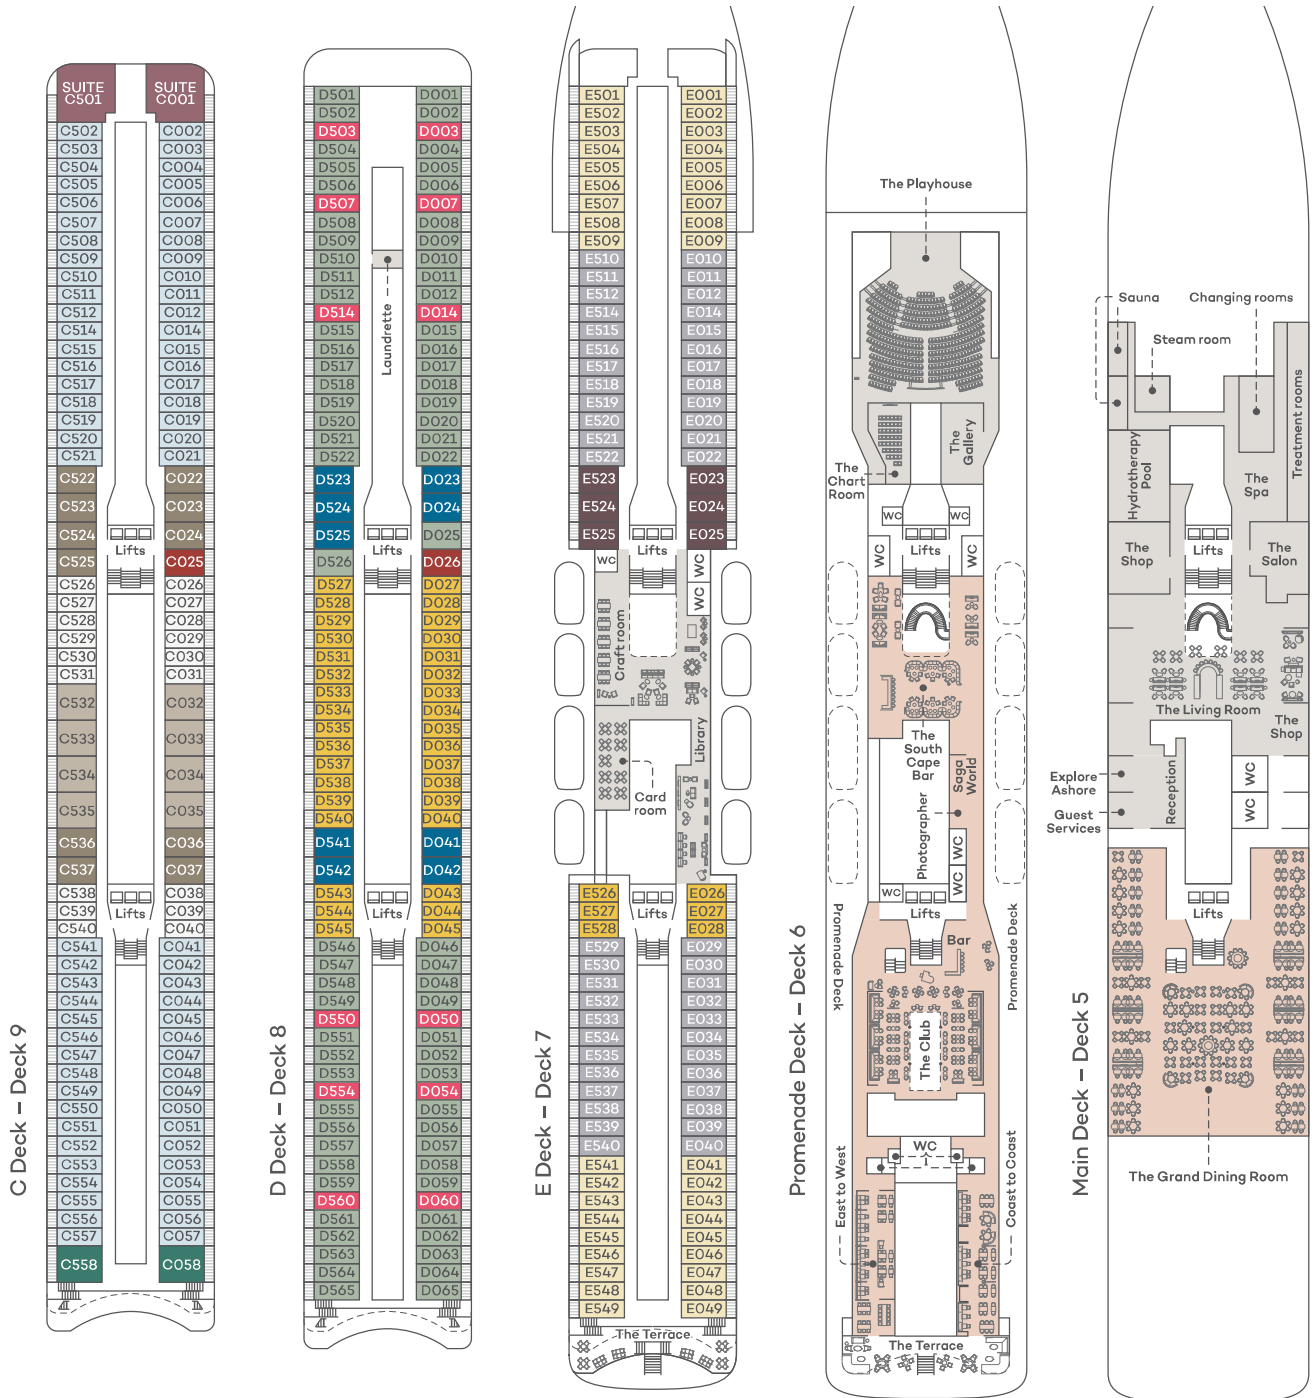

Standard twin with balcony	
J	D001, D002, D004, D005, D006, D008, D009, D010, D011, D012, D015, D016, D017, D018, D019, D020, D021, D022, D025, D046, D047, D048[§], D049[§], D051, D052, D053, D055, D056, D057, D058, D059, D061[§], D062, D063, D064, D065, D501, D502, D504, D505, D506, D508, D509, D510, D511, D512, D515, D516, D517, D518, D519, D520, D521, D522, D526[§], D546, D547, D548[§], D549[§], D551, D552, D553, D555, D556, D557, D558, D559, D561[§], D562, D563, D564, D565
K	E010, E011, E012, E014, E015, E016, E017, E018, E019, E020, E021, E022, E029, E030, E031, E032, E033[§], E034[§], E035, E036, E037, E038, E039, E040, E510, E511, E512, E514, E515, E516, E517, E518, E519, E520, E521, E522, E529, E530, E531, E532, E533[§], E534[§], E535, E536, E537, E538, E539, E540
L	E001[#], E002[#], E003[#], E004[#], E005[#], E006[#], E007[#], E008[#], E009, E041, E042, E043[§], E044[§], E045, E046, E047, E048, E049, E501[#], E502[#], E503[#], E504[#], E505[#], E506[#], E507[#], E508[#], E509, E541, E542, E543[§], E544[§], E545, E546, E547, E548, E549
MS	B525- B Deck

Deluxe single	
NS	S007, S507 Sun Deck
PS	C025, D026 C Deck & D Deck
Superior single with balcony	
QS	A004, A008, A012, A038[§], A041, A506, A510, A515, A540[§], A543 A Deck
RS	B005, B009, B014, B043, B046, B048, B505, B509, B514, B543, B546, B548 B Deck
SS	D003, D007, D014, D050, D054, D060[§], D503, D507, D514, D550, D554, D560[§] D Deck
Standard single with balcony	
TS	A030, A031, A032, A532[§], A533, A534, B034, B035, B036, B534, B535, B536 A Deck & B Deck
US	C026, C027, C028, C029, C030, C031, C038, C039, C040, C526, C527, C528, C529, C530, C531, C538[§], C539, C540 C Deck
WS	D027, D028, D029, D030, D031, D032, D033, D034, D035, D036, D037, D038, D039, D040, D043, D044, D045, D527, D528, D529, D530, D531, D532, D533, D534, D535, D536, D537, D538, D539, D540, D543, D544, D545, E026, E027, E028, E526, E527, E528 D Deck & E Deck

[^] Wheelchair adapted   [~] Separate bath and shower   [§] Interconnecting cabins available to purchase together   [#] This cabin has a partially obstructed view